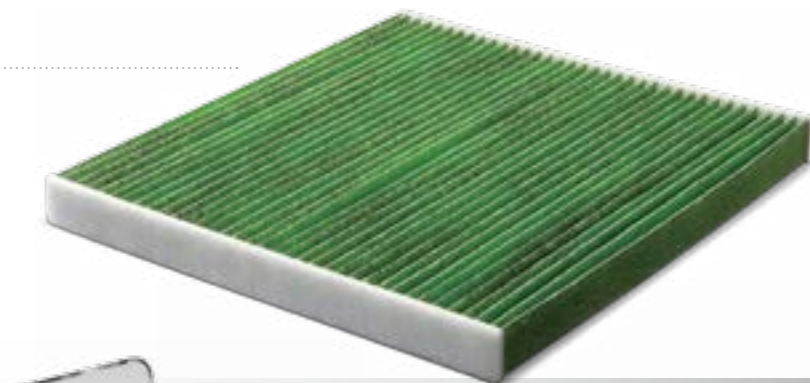

SAFETY

59

Weight
15-36kg
Age
3Y-12Y

64 Front Parking Aid

H481EFL000
Safe and easy parking using 4 sensors. Acoustic warning.
*In combination with Parking Aid Sensors, black or primed.

65 Rear Parking Aid

H481EFL100
Safe and easy parking using 4 sensors. Acoustic warning.
*In combination with Parking Aid Sensors, black or primed.

60

Weight
0-13kg
Age
0-15M

62

Weight
9-18kg
Age
8M-4Y

61

Weight
0-13kg
Age
0-15M

63

Weight
15-36kg
Age
3Y-12Y

64

65

59 Childseat SUBARU KID FIX XP

F410EYA230
Extra side and frontal impact protection. Secure installation by ISOFIX.

60 Childseat SUBARU Baby Safe Plus

F410EYA106
Equipped with a sun canopy. Can be installed by the ISOFIX anchor points using the base F410EYA900.

61 Childseat SUBARU Baby Safe Plus Platform

F410EYA900
In order to install the childseat safely using ISOFIX anchor points. To be used together with F410EYA106.

62 Childseat SUBARU Duo Plus

F410EYA003
Secure installation by ISOFIX.

63 Childseat SUBARU KID Plus

F410EYA216
Extra side-impact protection and adjustable seat width.

66

66 Automatic Folding Door Mirrors

SEECFL3000
The mirrors will fold automatically when locking the vehicle and will open again when unlocking the vehicle.

67 Sound Upgrade System

SECNYA6100
Plug&Play sound upgrade solution with dedicated wiring harness and integrated crossover. Digital class D. 4-channel amplifier, MOSFET technology for brilliant sound. RMS output at 4 Ohm 4 x 50 Watt, max output 300 Watt.

68 Green Cabin Air Filter

SEDNFL9000
High-quality replacement filter featuring atmospheric and pollen dust removal, deodorisation, anti-virus, anti-bacteria, anti-fungus and anti-allergen functions to ensure perfectly clean air in the passenger compartment.

69 Spare Bulb Kit