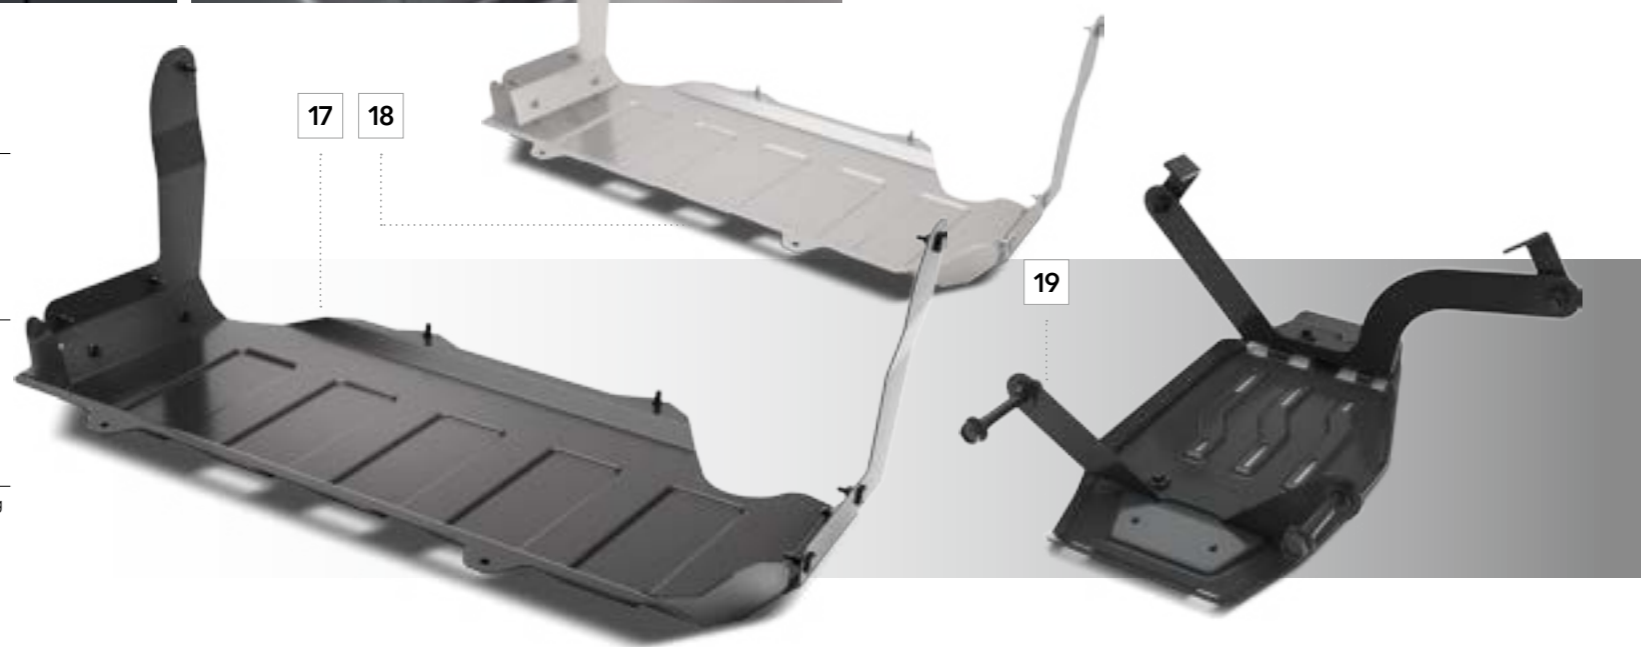

17 Engine Under Guard Steel
E515EFL100
Protects the underside of the engine compartment from protruding rocks and stones.

18 Engine Under Guard Aluminium
E515EFL000
Protects the underside of the engine compartment from protruding rocks and stones.

19 Differential Underguard
E515EFL200
Protects the underside of the rear differential from protruding rocks and stones.