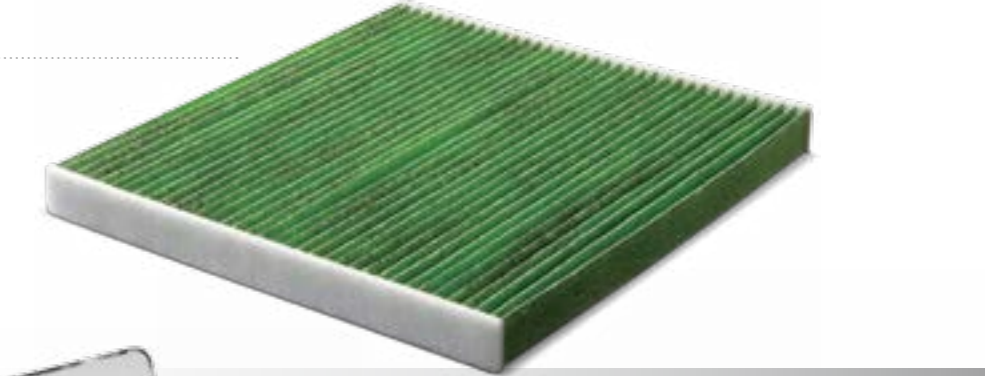

SAFETY

59

Weight
15-36kg
Age
3Y-12Y

64 Front Parking Aid

H481EFL000
Safe and easy parking using 4 sensors. Acoustic warning.
*In combination with Parking Aid Sensors, black or primed.

65 Rear Parking Aid

H481EFL100
Safe and easy parking using 4 sensors. Acoustic warning.
*In combination with Parking Aid Sensors, black or primed.

60

Weight
0-13kg
Age
0-15M

62

Weight
9-18kg
Age
8M-4Y

61

Weight
0-13kg
Age
0-15M

63

Weight
15-36kg
Age
3Y-12Y

64

65

59 Childseat SUBARU KID FIX XP

F410EYA230
Extra side and frontal impact protection. Secure installation by ISOFIX.

60 Childseat SUBARU Baby Safe Plus

F410EYA106
Equipped with a sun canopy. Can be installed by the ISOFIX anchor points using the base F410EYA900.

61 Childseat SUBARU Baby Safe Plus Platform

F410EYA900
In order to install the childseat safely using ISOFIX anchor points. To be used together with F410EYA106.

62 Childseat SUBARU Duo Plus

F410EYA003
Secure installation by ISOFIX.

63 Childseat SUBARU KID Plus

F410EYA216
Extra side-impact protection and adjustable seat width.

66

66 Automatic Folding Door Mirrors

SEECFL3000
The mirrors will fold automatically when locking the vehicle and will open again when unlocking the vehicle.

67 Sound Upgrade System

SECNYA6100
Plug&Play sound upgrade solution with dedicated wiring harness and integrated crossover. Digital class D, 4-channel amplifier, MOSFET technology for brilliant sound. RMS output at 4 Ohm 4 x 50 Watt, max output 300 Watt.

68 Green Cabin Air Filter

SEDNFL9000
High-quality replacement filter featuring atmospheric and pollen dust removal, deodorisation, anti-virus, anti-bacteria, anti-fungus and anti-allergen functions to ensure perfectly clean air in the passenger compartment.

69 Spare Bulb Kit